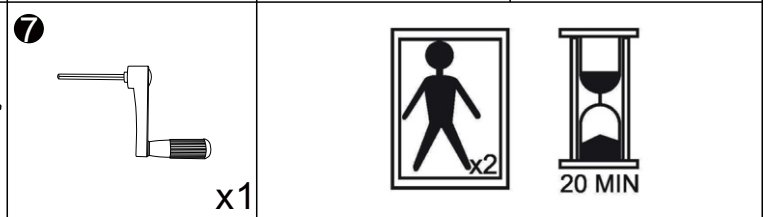

VERTICAL(CN-1915BG)

| | | | | |
|-----------------------------|-----------------------------|------------------------|-----------------------------|-----------------------------|
| A (M8x14mm)x8 | B (M8x45mm)x4 | C (M5)x1 | D (M8x16mm)x4 | E (M6x14mm)x4 |
| F (M6x65mm)x4 | G (M8x38mm)x4 | | | |